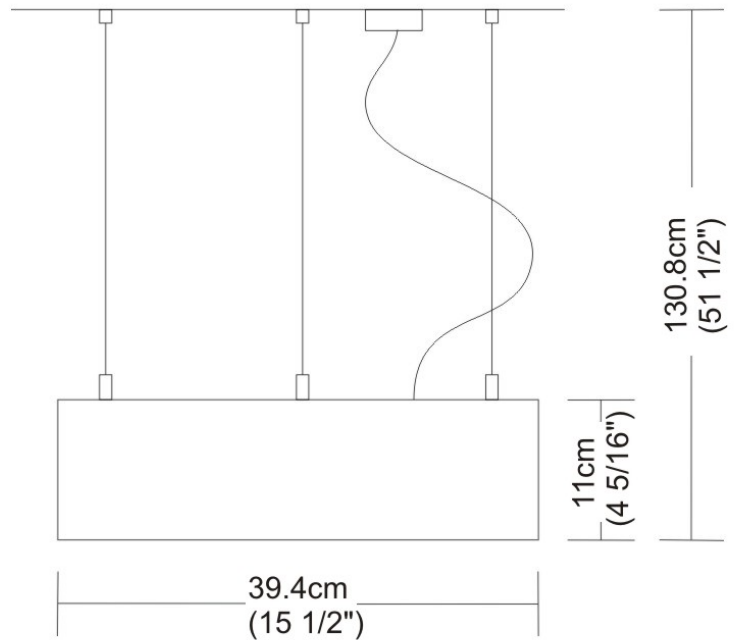

SPACE SUSPENSION

D11003

GENERAL

Series: Space
Division: Design
Mounting Type: Suspension
Mounting Location: Ceiling
Subcategory: Pendant

PHYSICAL

Shape: Square
Length (mm): 600
Length (in): 23 1/2
Width (mm): 600
Width (in): 23 1/2
Height (mm): 1600
Height (in): 63
Light Distribution: Direct
Weight (kg): 10.6
Weight (lbs): 23.5
Diffuser: Satin Glass
Fixture Finish: ALU
Fixture Material: Aluminum

ELECTRICAL

Number of Lamps: 1 + 1
Lamp Type: LED Retrofit / Halogen
Bulb Included: Bulb Not Included
Total Output Wattage (W): 26 / 185
Max. Wattage Per Lamp (W): 6 / 35 + 20 / 150
Lamp Base: G9
Input Voltage (V): 120

LED

OPTICAL

RATINGS AND CERTIFICATIONS

Certified By: CSA Certified to UL and CSA Standards
IP rating: IP20