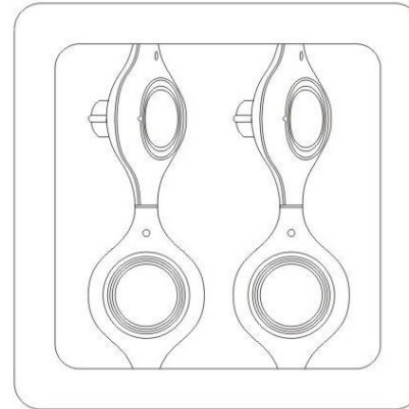

GENERAL

Series: Space
 Brand: Milan
 Division: Design
 Mounting Type: Surface
 Mounting Location: Wall
 Subcategory: Up/Down Light

PHYSICAL

Shape: Oblong
 Diameter (mm): 108
 Diameter (in): 4 ¼
 Height (mm): 70
 Height (in): 2 ¾
 Extension (mm): 159
 Extension (in): 6 ¼
 Light Distribution: Direct / Indirect
 Weight (kg): 1.4
 Weight (lbs): 3
 Diffuser: Glass sold Separately
 Fixture Finish: Metallic Gray
 Fixture Material: Glass / Aluminum

Width (in): 15 1/4

Height (mm): 89

Height (in): 3 1/2

Light Distribution: Direct

Weight (kg): 3.2

Weight (lbs): 7

Diffuser: Glass - Sold Separately

Fixture Finish: Metallic Gray

IP rating: IP20

387mm 15 1/4"

387mm 15 1/4"

108mm 4 1/4"

SPACE RECESSED

D96008

GENERAL

Series: Space
Brand: Milan
Division: Design
Mounting Type: Recessed
Mounting Location: Ceiling
Subcategory: Downlight

PHYSICAL

Shape: Rectangle
Length (mm): '1208
Length (in): 47 ⁹/₁₆
Width (mm): '150
Width (in): 5 ⁷/₈
Height (mm): '92
Height (in): 3 ⁵/₈
Light Distribution: Direct
Weight (kg): 2.7
Weight (lbs): 6
Diffuser: Glass - Sold Separately
Fixture Material: Metal