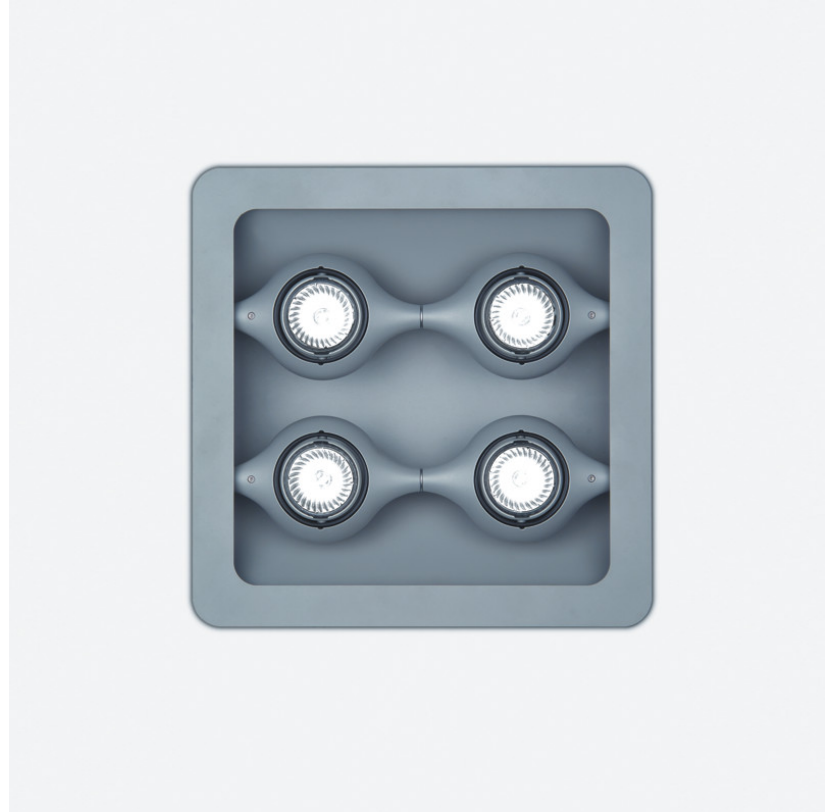

SPACE RECESSED

D96006

PROJECT _____

TYPE _____

NOTES _____

QUANTITY _____

DATE _____

GENERAL

Series: Space

Brand: Milan

Division: Design

Mounting Type: Recessed

Mounting Location: Ceiling

Subcategory: Downlight

PHYSICAL

Shape: Square

Length (mm): 387

Length (in): 15 1/4

Width (mm): 387

Width (in): 15 1/4

Height (mm): 89

Height (in): 3 1/2

Light Distribution: Direct

Weight (kg): 3.2

Weight (lbs): 7

Diffuser: Glass - Sold Separately

Fixture Finish: Metallic Gray

Fixture Material: Metal

ELECTRICAL

Number of Lamps: 4

Lamp Type: LED Retrofit

Lamp Shape: MR16

Bulb Included: Bulb Not Included

Total Output Wattage (W): 20

Max. Wattage Per Lamp (W): 5

Lamp Base: GU10

Housing: Non - IC rated remodel housing is for use in non - insulated areas or where insulation is at least 3

Input Voltage (V): 120

LED

OPTICAL

RATINGS AND CERTIFICATIONS

Certified By: CSA Certified to UL and CSA Standards

IP rating: IP20