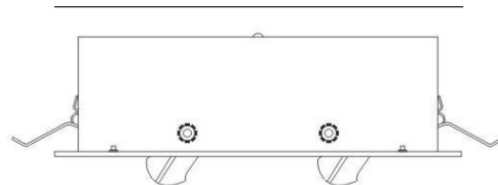

387mm 15 1/4"

387mm 15 1/4"